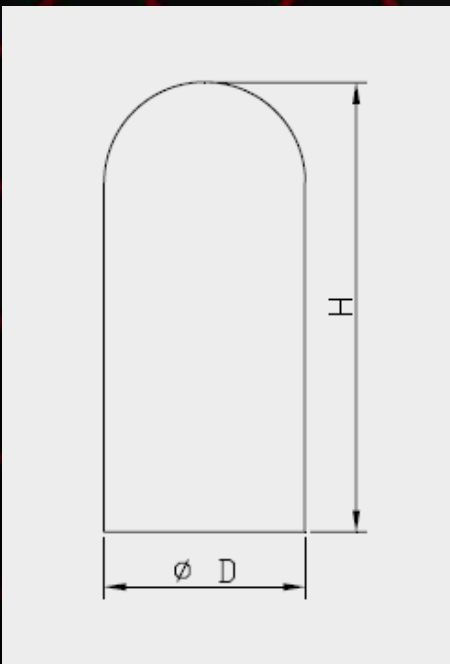

bladder dimensions

Art. nr.	D	H
120104000101	40.0	88.0
120104600101	46.0	88.0
120104600301	46.0	118.0
120105000201	50.0	69.0
120105000301	50.0	72.0