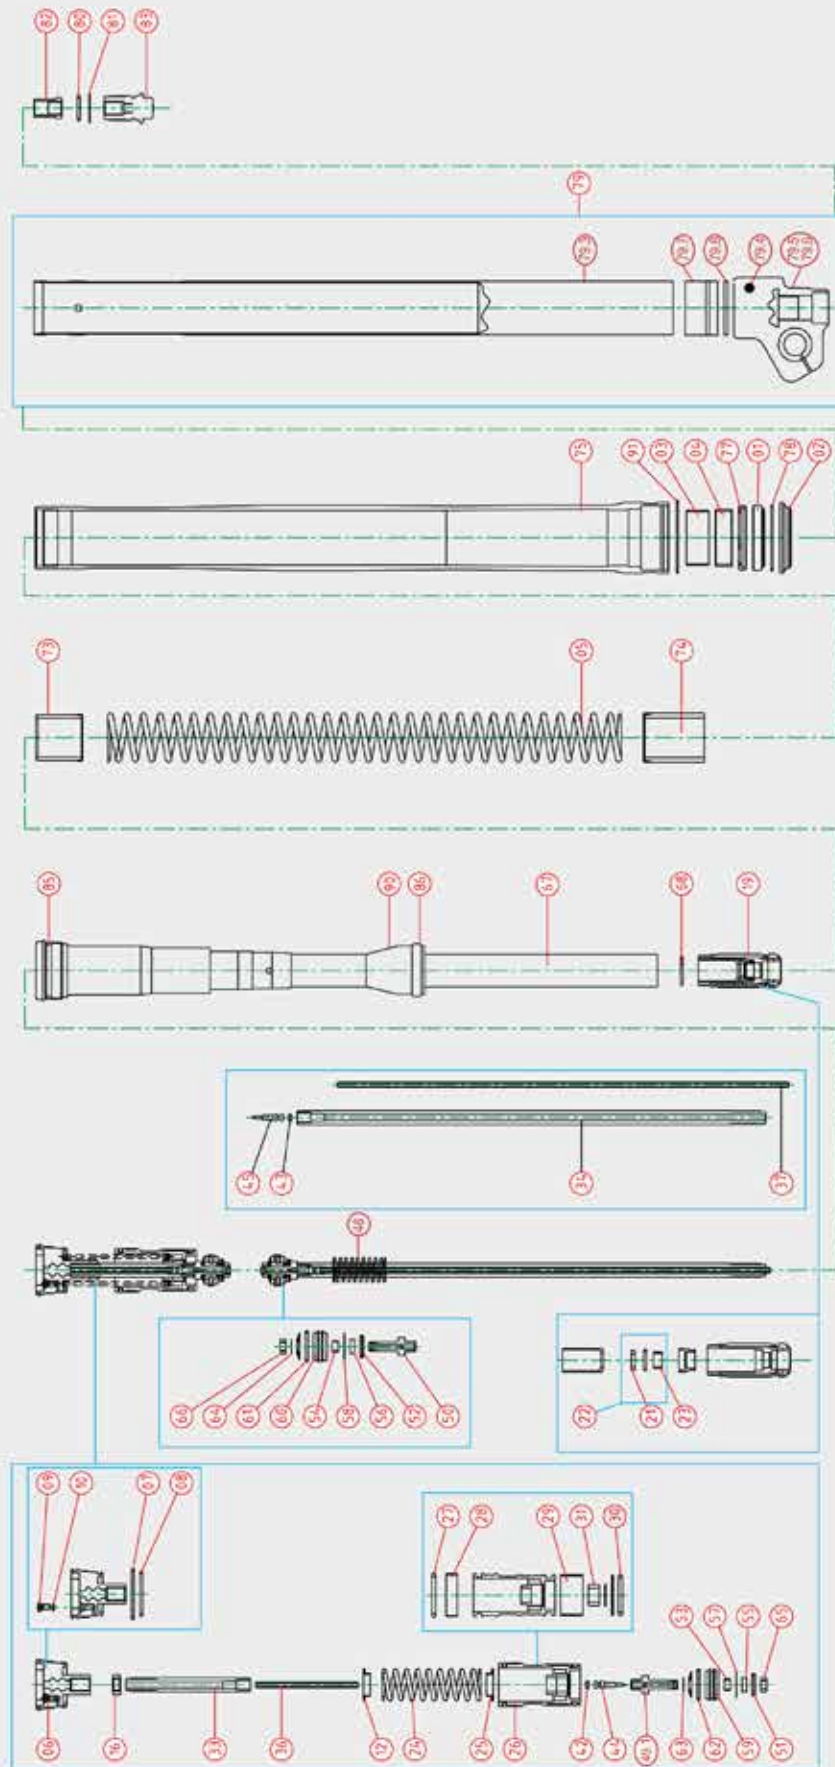

Open Cartridge Front Fork

Front Fork

Nr.	Description	Page
1	oil seal	18
2	dust seal	20
3	piston metal	22
4	slide metal	24
	service kit	26
5	front fork spring	28
6	top cap complete	30
6.1	top cap assy right	31
6.2	top cap assy left	31
6.9	air valve comp	31
6.11	cap air valve	31
7	top cap o-ring top	32
8	top cap o-ring bottom	33
9	bleed bolt complete with o-ring	34
11	plastic ring under top cap	35
12	spring seat against top cap	36
13	bump rubber	37
14	bump rubber washer	38
16	nut next to top cap	39
18	spring guide	40
19	cylinder head comp	41
19.1	check valve	41
20	spring seat top of cartridge	42
21	seal inside cartridge head	42
22	cylinder bushing complete	43
23	bush cylinder head	43
24	free piston spring	44
25	spring seat against free piston	45
26	free piston complete	46
27	free piston o-ring top	46
28	free piston metal top	47
29	free piston metal bottom	47
30	free piston - o-ring bottom	48
31	oil seal for free piston shaft	48
33	piston rod compression	49
34	piston rod rebound	50
36	push rod compression	51
37	push rod rebound	52
38	oil lock nut	53
39	oil lock ring	53
40	oil lock stopper	54
41	oil lock snap ring	54
42	o-ring compression needle	55
43	o-ring rebound needle	55
44	needle compression - piston rod	56
45	needle rebound - piston rod	57
47	spring needle rebound - piston rod	58
48	top out spring compression	59
49	base valve compression	60
49.1	base valve compression complete	60
50	base valve rebound	61
50.1	rebound base valve complete right	62
50.2	rebound base valve complete left	62
50.3	base valve rebound right	62
50.4	base valve rebound left	62