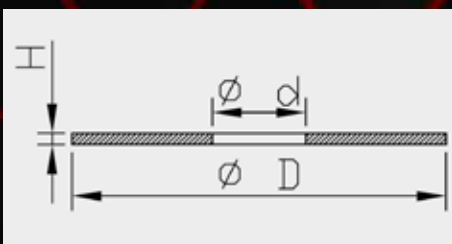

Non-Return Valve Rebound

58

Yamaha		
Model	Years	Art. nr.
YZ65	2019-	110570000301
YZ85	2002-	110570000301
YZ125/YZ250	1992-2004	110570000501
	2005-2005	110570001301*
YZ250F	2001-2001	110570000501
	2005-2005	110570001301*
YZ400F	1998-1999	110570000501
YZ426F	2000-2002	110570000501
YZ450F	2003-2004	110570000501
	2005-2005	110570001301*
WR250F	2005-2005	110570000101*
	2006-2014	110570000901
WR450F	2005-2005	110570000101*
	2006-2011	110570000901

Kawasaki		
Model	Years	Art. nr.
KX85	2014-	110570000301
KX125	1991-1998	110570000501
	2003-2008	110570001101
KX250	1991-1998	110570000501
	2003-2004	110570001101
	2005-2008	110570000301
KX250F	2004-2005	110570001101
KX450F	2006-2006	110570000301
	2013-2014	110570000501
KX500	1996-2004	110570000501

Honda		
Model	Years	Art. nr.
CR125R	1994-1999	110570000101*
CR250R	1995-1996	110570000501
CRF450R	2013-2014	110570000501
CR500R	1995-2002	110570000501

Suzuki		
Model	Years	Art. nr.
RM250	2002-2002	110570000101*
	2003-2003	110570000901
RM-Z250	2004-2006	110570001101

Husqvarna		
Model	Years	Art. nr.
WR/TE	2010-2013	110570001101

Non-Return Valve Rebound Base Valve dimensions

Art. nr.	d	D	H
110570000101*	11.2	22.0	0.4
110570000301	8.0	17.0	0.3
110570000501	11.2	25.0	0.4
110570000901	10.2	24.0	0.4
110570001101	8.0	22.0	0.4
110570001301*	10.2	22.0	0.4