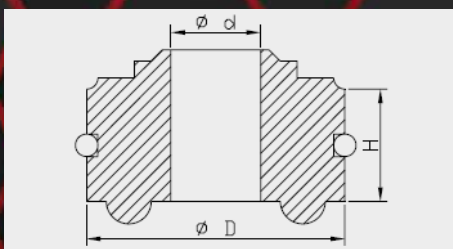

Seal Head Complete dimensions

Art. nr.	d	D	H
120243600401	12.5	36.0	20.0
120244000101	14.0	40.0	21.5
120244000201	14.0	40.0	14.5
120244000801	16.0	40.0	23.5
120244400501	14.0	44.0	19.0
120244600201	16.0	46.0	21.5
120245000101	18.0	50.0	20.0