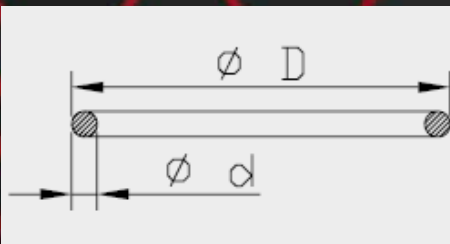

Piston O-ring dimensions

Art. nr.	d	D
120080000101	1.5	25.0
120223600101	2.0	32.0
120224000101	2.0	36.0
120224400101	2.0	40.0
120224600101	2.0	42.0
120225000101	2.0	46.0