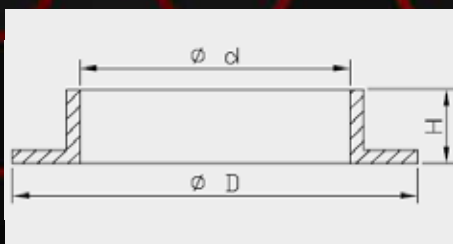

Washer dimensions

Art. nr.	d	D	H
120260000101	15.0	34.0	3.0
120260000201	17.0	32.0	2.0