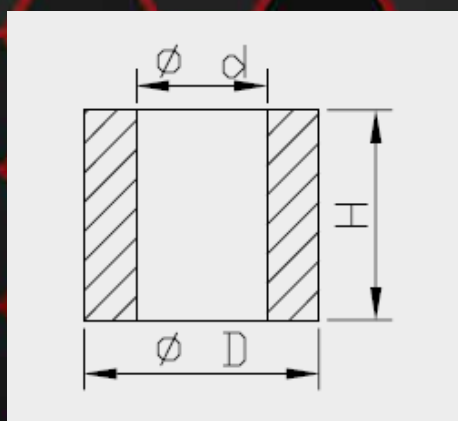

Piston Rod Inside, Needle Guide

37

Yamaha		
Model	Years	Art. nr.
YZ125/YZ250	1991-	120370000101
YZ250X	2016-	120370000101
YZ250F	2001-2011 2012-	120370000101 120370000401
YZ250FX	2015-	120370000401
YZ426F	2000-2002	120370000101
YZ450F	2003-2013 2014-	120370000101 120370000401
YZ450FX	2016-	120370000401
WR250F	2003-2014 2015-	120370000101 120370000401
WR450F	2003-2015 2016-	120370000101 120370000401

Kawasaki		
Model	Years	Art. nr.
KX125/KX250	1991-2008	120370000101
KX250F	2004-2005 2020 2021-	120370000101 120370000101 120370000401
KX450F	2006-2014	120370000101
KX500	1991-1994	120370000101

Honda		
Model	Years	Art. nr.
CR125R	1991-2007	120370000101
CR250R	1991-1991 1995-1996	120370000101 120370000101
CRF450R	2009-2016	120370000101
CR500R	1991-1993 1995-2002	120370000101 120370000101

Suzuki		
Model	Years	Art. nr.
RM250	2001-2003	120370000101
RM-Z250	2004-2006 2016-	120370000101 120370000101

Husqvarna		
Model	Years	Art. nr.
ALL	2011-2013	120370000101

Piston Rod Inside, Needle Guide dimensions

Art. nr.	d	D	H
120370000101	4.0	6.0	7.0
120370000401	3.2	6.0	10.0