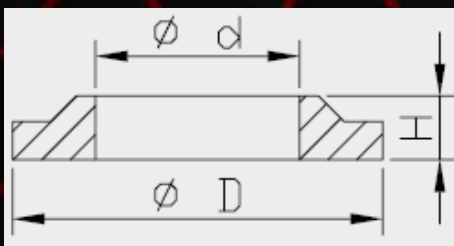

Dust Seal dimensions

Art. nr.	d	D	H
120301200101	12.5	27.0	10.0
120301400101	14.0	28.0	10.0
120301600101	16.0	31.0	10.0
120301600201	16.0	31.0	10.0
120301800101	18.0	34.0	10.0