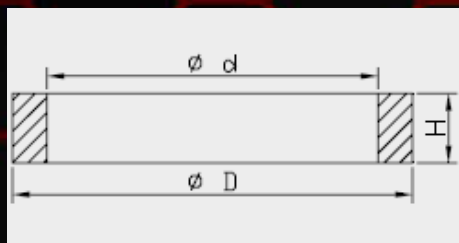

Oil Seal dimensions

Art. nr.	d	D	H
110014100202	41.0	53.0	8.0
110014300302	43.0	55.0	9.5
110014300402	43.0	55.0	9.5
110014300502	43.0	55.0	9.5