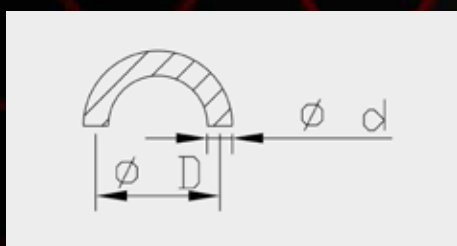

Oil Lock Snap Ring dimensions

Art. nr.	d	D
110410000201	1.2	12.5
110410000301	1.2	10.0