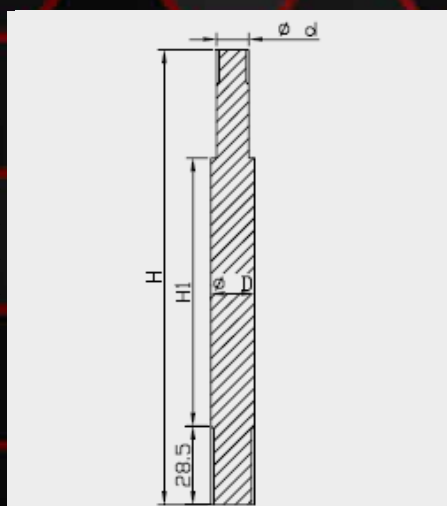

Piston Rod dimensions

Art. nr.	d	D	H
120380000701	12.0	16.0	245.0
120380001001	12.0	16.0	251.0
120380001101	12.0	16.0	254.5
120380001301	12.0	16.0	256.5
120380001501	12.0	16.0	253.0
120380001701	12.0	16.0	258.0
120380001901	12.0	16.0	251.0
120380002001	12.0	18.0	264.0
120380002101	12.0	16.0	251.0
120380002201	12.0	16.0	250.0
120380002601	12.0	16.0	264.0
120380002801	12.0	16.0	237.0
120380002901	12.0	16.0	250.0
120380003201	12.0	16.0	250.0
120380006901	12.0	16.0	251.0