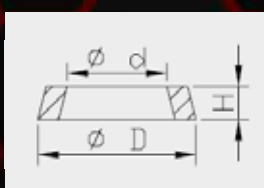

Oil Seal dimensions

Art. nr.	d	D	H
120271200101	12.5	27.0	5.0
120271400101	14.0	30.0	5.0
120271600101	16.0	36.0	5.0
120271600201	16.0	28.0	5.0
120271800201	18.0	30.0	5.0