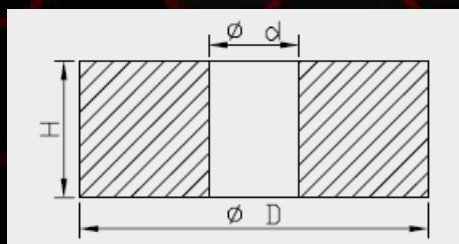

Sherco		
Model	Years	Art. nr.
SE/SEF Factory	2019-	120205000401
SC/SCF Factory	2019-	120205000401

Piston Comp dimensions

Art. nr.	d	D	H
120203600101	9.0	36.0	14.0
120204000101	12.0	40.0	18.0
120204400101*	12.0	44.0	16.0
120204600601	12.0	46.0	18.0
120204601001	12.0	46.0	18.0
120205000201	12.0	50.0	18.0
120205000301	12.0	50.0	18.0