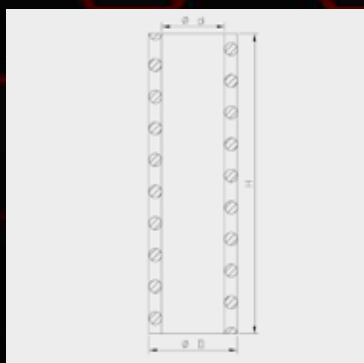

Beta			
Model	Years	Art. nr.	N
RR RACING 2-strokes 125/250/300	2020-	110240000901	20
RR4-strokes 350/390/430/480	2020-	110240000901	20

Free Piston Spring dimensions

Art. nr.	d	D	H	N/mm
110240000701	18	26,5	105	28
110240000901	18	26	107	20
110240001001	18	26	107	22