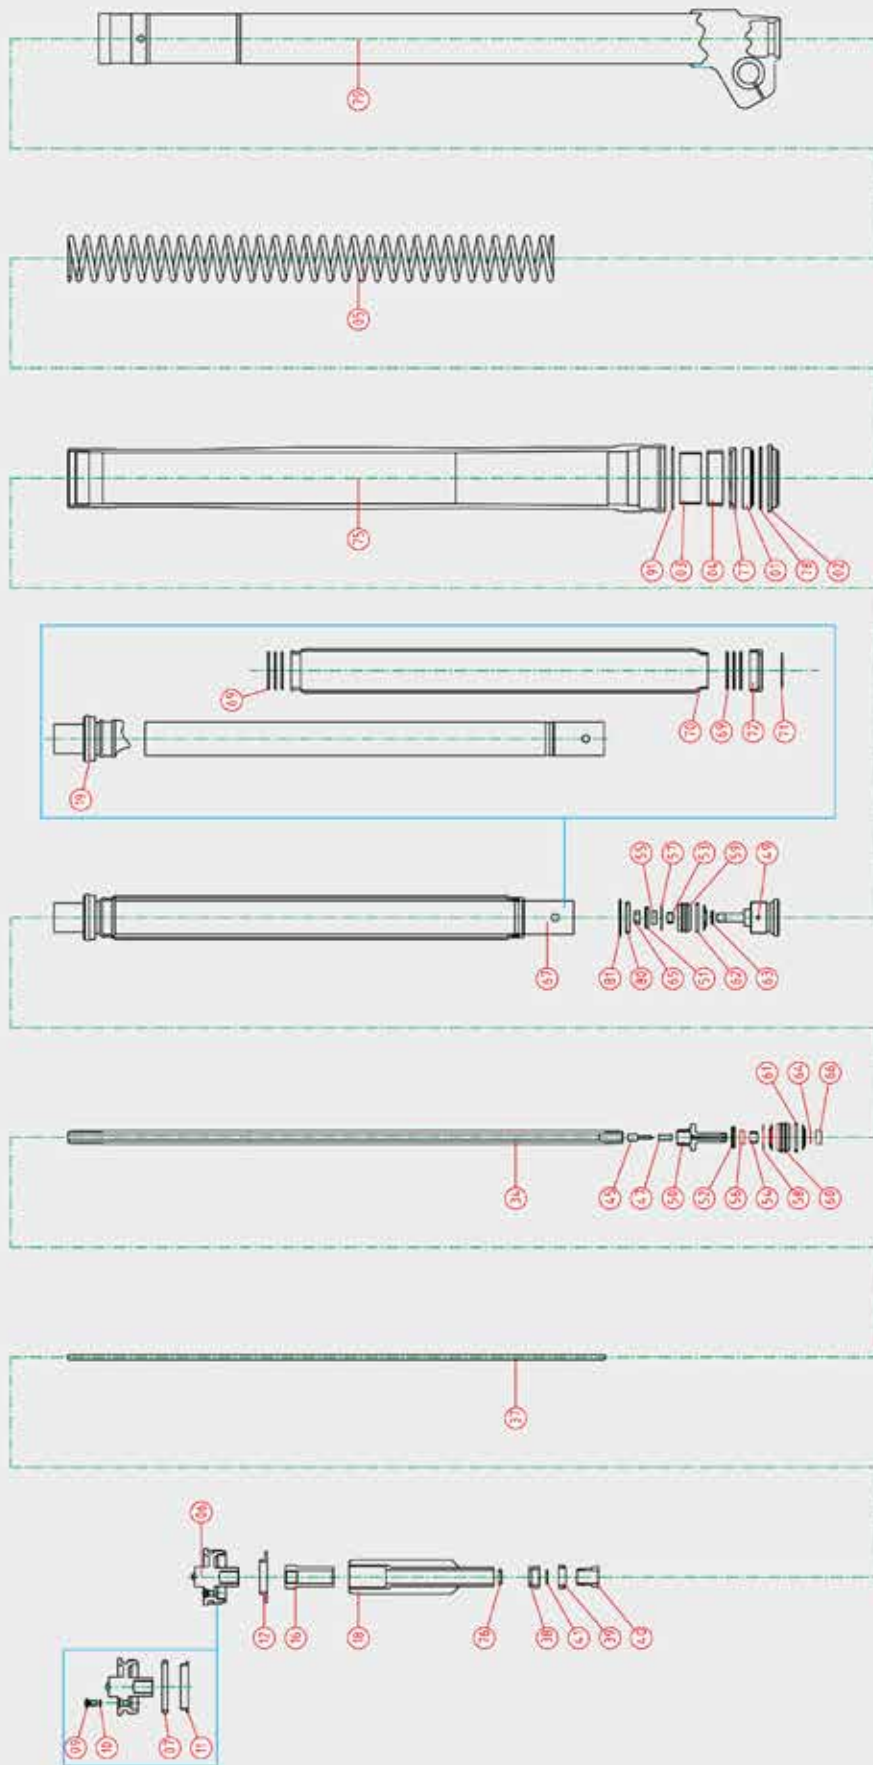

Open Cartridge Front Fork

Front Fork

Nr.	Description	Page
1	oil seal	18
2	dust seal	20
3	piston metal	22
4	slide metal	24
	service kit	26
5	front fork spring	28
6	top cap complete	30
6.1	top cap assy right	31
6.2	top cap assy left	31
6.9	air valve comp	31
6.11	cap air valve	31
7	top cap o-ring top	32
8	top cap o-ring bottom	33
9	bleed bolt complete with o-ring	34
11	plastic ring under top cap	35
12	spring seat against top cap	36
13	bump rubber	37
14	bump rubber washer	38
16	nut next to top cap	39
18	spring guide	40
19	cylinder head comp	41
19.1	check valve	41
20	spring seat top of cartridge	42
21	seal inside cartridge head	42
22	cylinder bushing complete	43
23	bush cylinder head	43
24	free piston spring	44
25	spring seat against free piston	45
26	free piston complete	46
27	free piston o-ring top	46
28	free piston metal top	47
29	free piston metal bottom	47
30	free piston - o-ring bottom	48
31	oil seal for free piston shaft	48
33	piston rod compression	49
34	piston rod rebound	50
36	push rod compression	51
37	push rod rebound	52
38	oil lock nut	53
39	oil lock ring	53
40	oil lock stopper	54
41	oil lock snap ring	54
42	o-ring compression needle	55
43	o-ring rebound needle	55
44	needle compression - piston rod	56
45	needle rebound - piston rod	57
47	spring needle rebound - piston rod	58
48	top out spring compression	59
49	base valve compression	60
49.1	base valve compression complete	60
50	base valve rebound	61
50.1	rebound base valve complete right	62
50.2	rebound base valve complete left	62
50.3	base valve rebound right	62
50.4	base valve rebound left	62