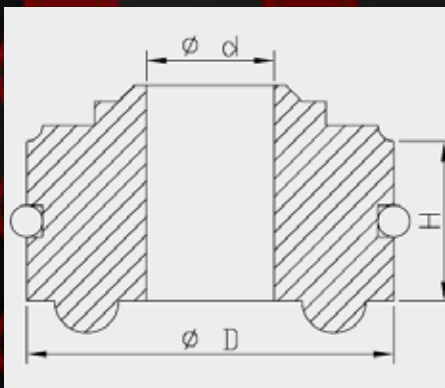

Seal Head Complete dimensions

Art. nr.	d	D	H
120244000301	14.0	40.0	16.5
120244000401	14.0	40.0	17.5
120244000501	14.0	40.0	19.5
120244000601	14.0	40.0	21.0
120244000701	14.0	40.0	17.0
120244600701	16.0	46.0	21.0
120244600901	16.0	46.0	21.0