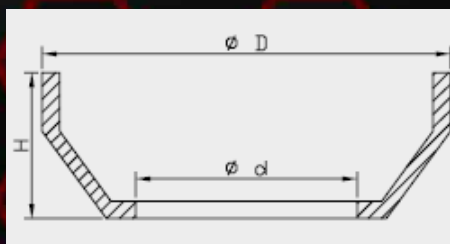

Bump Rubber Holder dimensions

Art. nr.	d	D	H
120460000101	21.0	42.0	20.0
120460000201*	27.0	55.0	12.0
120460000301	27.0	48.0	21.0
120460000601	27.0	48.0	19.0
120460000701	27.0	48.0	28.0
120460000901*	27.0	48.0	21.0
120460001001	27.0	60.0	19.0
120460001201	27.0	55.0	34.0
120460001301	27.0	52.0	29.0
120460001401	27.0	60.0	19.0

* as long as stock lasts