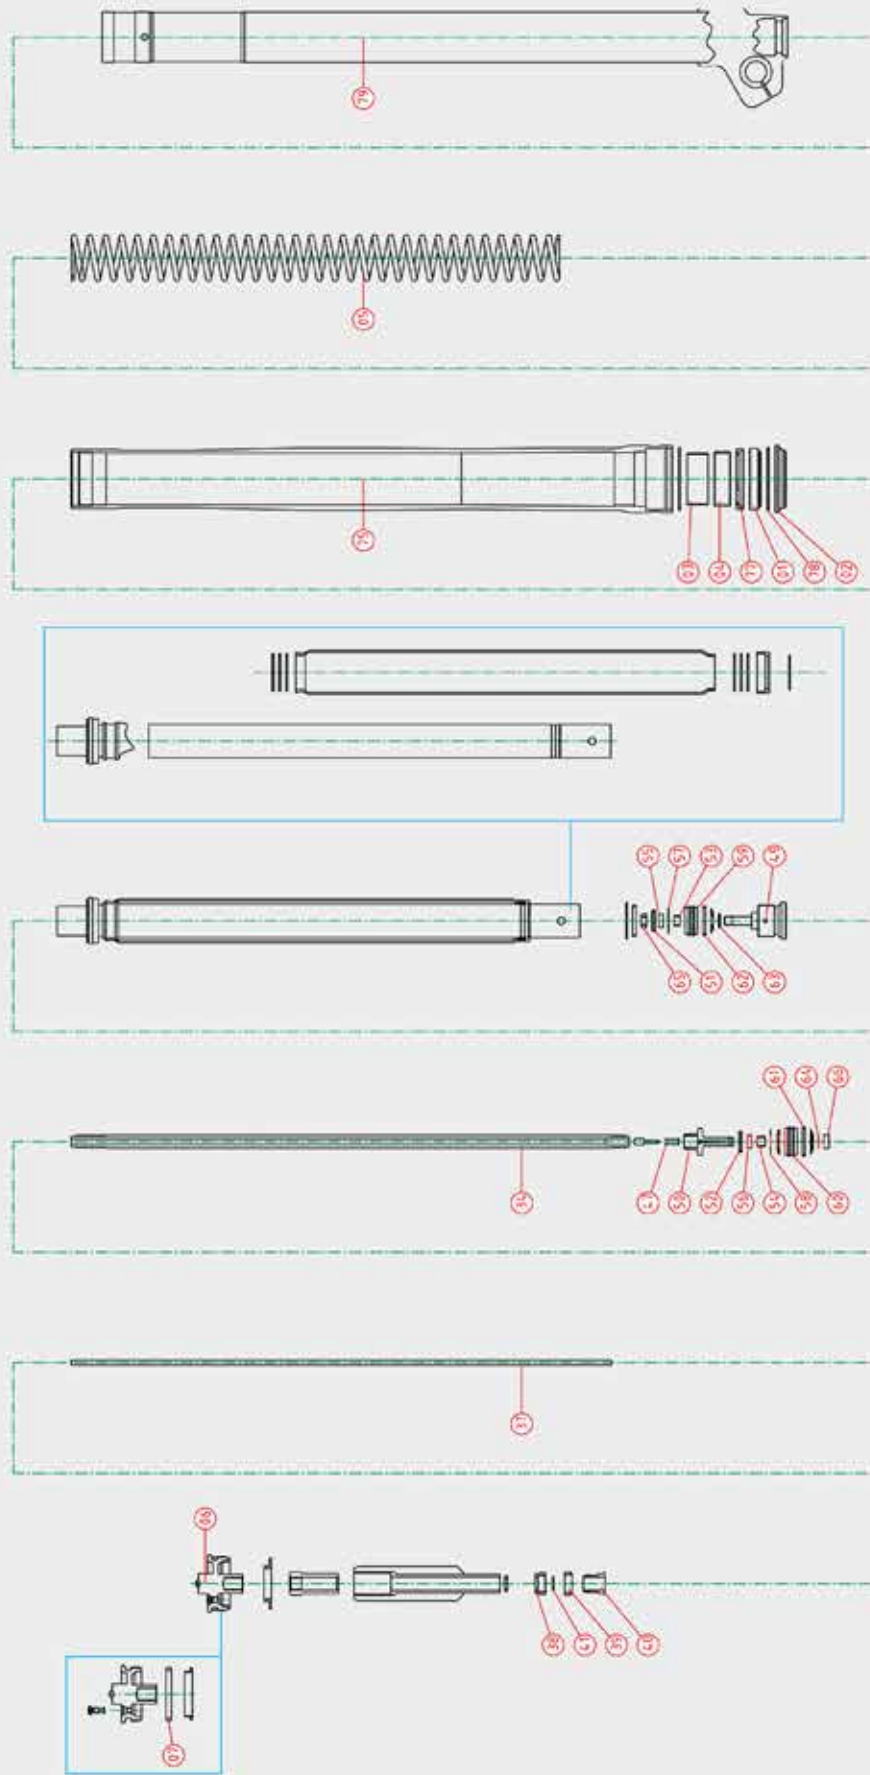

Open Cartridge Front Fork