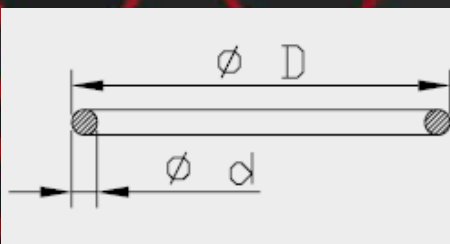

O-ring Seal Head

31

Yamaha

Model	Years	Position	Art. nr.
YFZ450	2004-2009	front	120313600101
YFZ450R	2009-2012	front	120314400101
	2009-2012	rear	120314600101
YFZ450X	2010-2011	front	120314400101
	2010-2011	rear	120314600101

Kawasaki

Model	Years	Position	Art. nr.
KFX450R	2008-2011	front	120313600101
	2008-2011	rear	120314600101

Suzuki

Model	Years	Position	Art. nr.
LT-450	2006-2009	front	120314000301
	2006-2009	rear	120315000101

Can-am

Model	Years	Position	Art. nr.
DS450	2008	front	120313600101
	2008	rear	120314000301
DS450X.MX	2009-2012	front	120314000301
	2009-2012	rear	120314600101
DS450X.XC	2009-2011	front	120313600101
	2009-2011	rear	120314000301

O-ring Seal Head dimensions

Art. nr.	d	D
120313600101	3.5	36.0
120314000301	3.5	41.0
120314400101	3.5	44.0
120314600101	3.5	47.0
120315000101	3.5	50.0