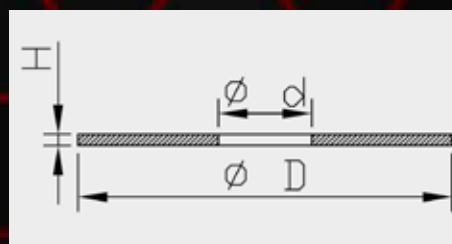

Non-Return Valve Compression dimensions

Art. nr.	d	D	H
110570000101*	11.2	22.0	0.4
110570000501	11.2	25.0	0.4
110570000901	10.2	24.0	0.4
110570001501*	8.0	32.0	0.4
110570001701	8.0	30.0	0.4

* as long as stock lasts