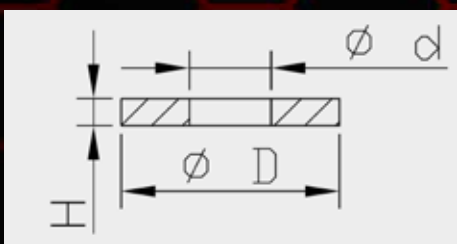

Washer Rebound Base Valve dimensions

Art. nr.	d	D	H
110630000101	6.0	16.0	1.6
110630000201	8.0	20.0	1.6
110630000401*	8.0	20.0	1.6
110630000701	6.0	16.0	1.6