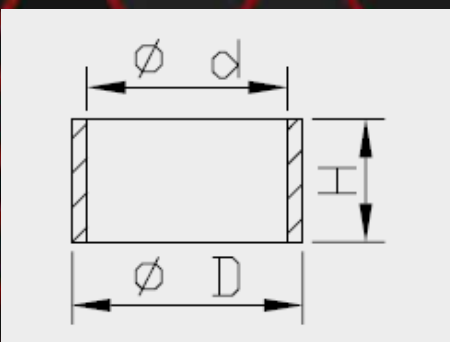

Bush dimensions

Art. nr.	d	D	H
120291200101	12.5	16.0	12.0
120291400101	14.0	16.0	15.0
120291400201	14.0	16.0	12.0
120291600201	16.0	18.0	13.5
120291800101	18.0	20.0	15.0