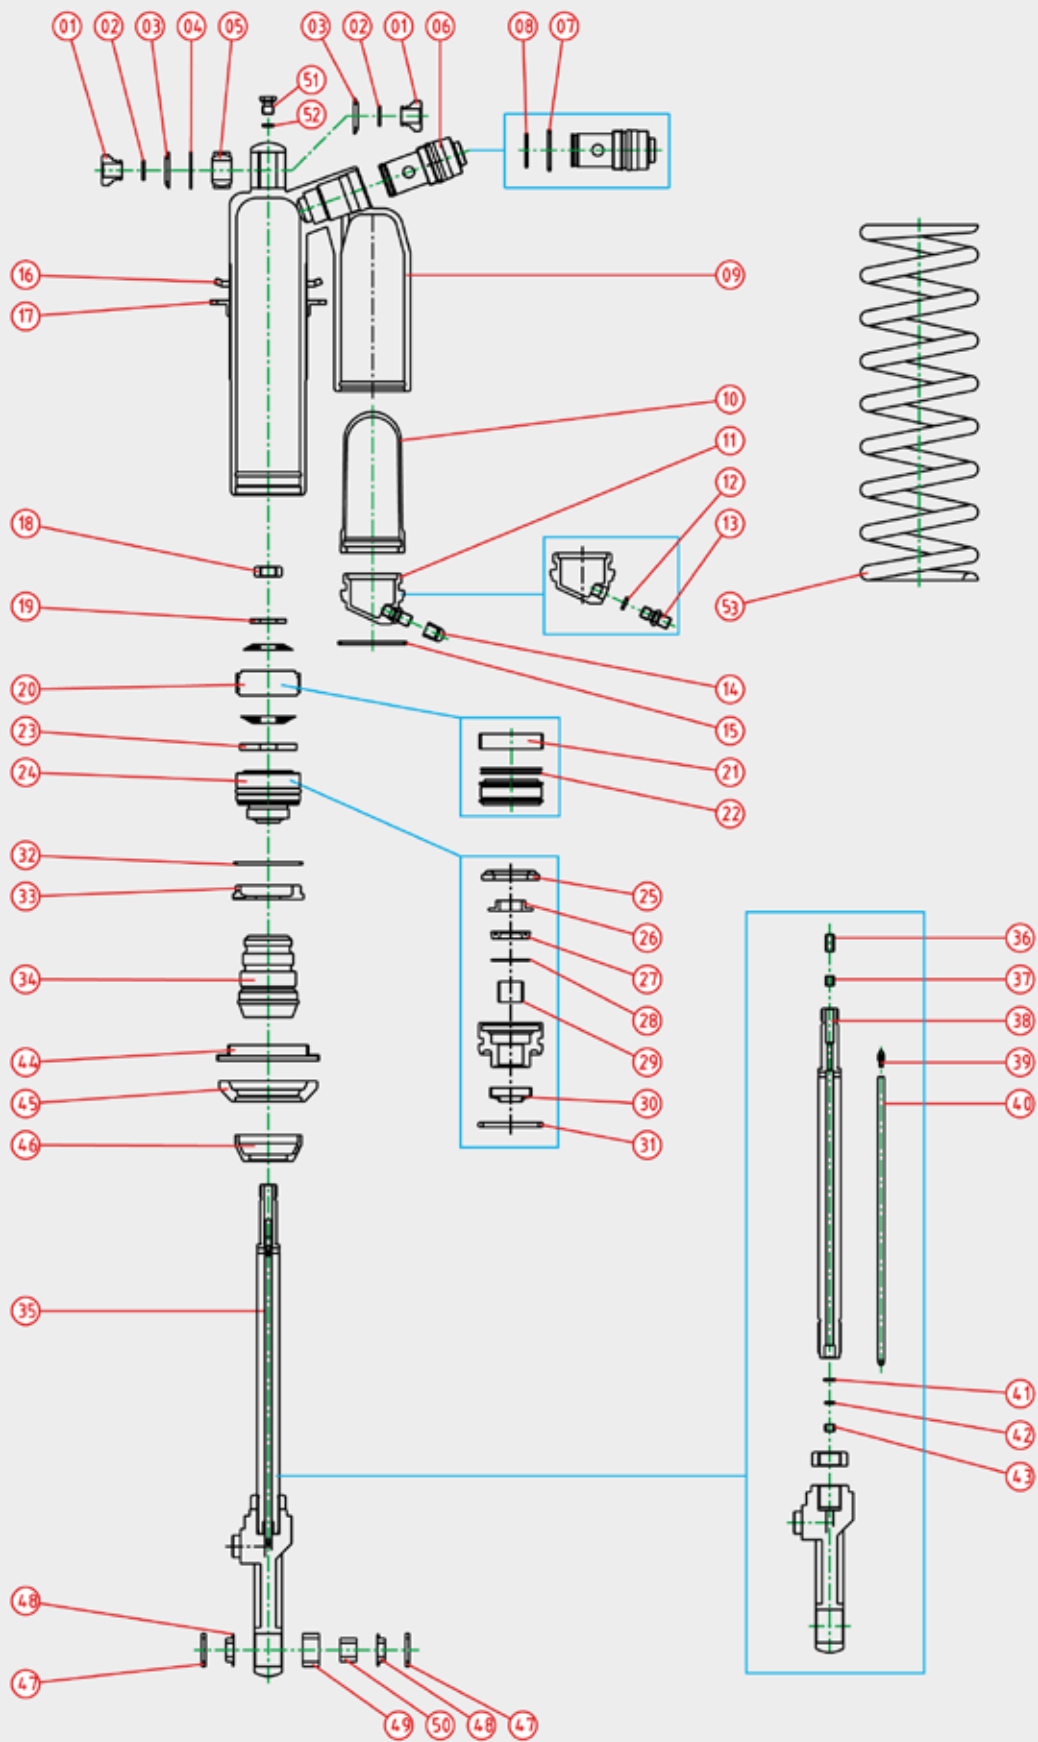

Rear Shock Absorber

Nr.	Description	Page
	service kit	100
1	bearing body, collar	101
2	bearing body, o-ring	101
3	bearing body, dust seal	102
4	bearing body, stop ring	103
5	bearing body	103
6	compression adjuster complete	104
7	compression adjuster, o-ring body	105
8	compression adjuster, o-ring piston	105
9	shockbody	106
10	bladder	107
11	gas cap complete	108
13	air valve comp with o-ring	109
14	valve cap	110
15	stop ring tank	111
16	nut for spring top	112
17	nut for spring bottom	113
18	lock nut	114
19	washer near lock nut	115
20	piston complete	116
21	piston ring	117
22	o-ring piston	118
23	rebound disc	119
24	seal head complete	120
25	bump rubber seal head	121
26	washer bump rubber seal head	122
27	oil seal	123
28	washer seal head	124
29	bush	125
30	dust seal	126
31	o-ring seal head	127
32	stop ring body	128
33	cap of shockbody	129
34	bump rubber	130
35	piston rod complete	131
36	piston rod inside, clip pen	132
37	piston rod inside, needle guide	133
38	piston rod	134
38.1	piston rod assembled	135
39	piston rod inside, needle	136
40	piston rod inside, alu pipe	137
41	piston rod inside, o-ring	138
42	piston rod inside, spacer	139
43	piston rod inside, bush	140
44	spring seat steel	141
45	spring retainer	142
46	bump rubber guide	143
47	dust seal bearing - piston rod complete	144
48	collar bearing - piston rod complete	144
49	bearing - piston rod complete	145
50	bush bearing - piston rod complete	145
51/52	drain bolt / o-ring drain bolt	146
53	shock spring	146