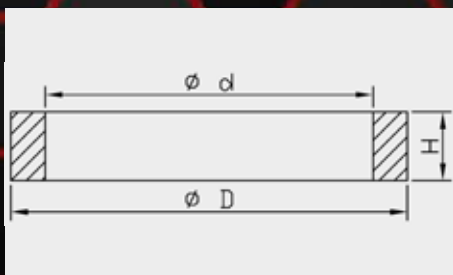

Oil Seal (Set 2 pcs.)

Oil Seals for front forks of not oem KYB equipped motorcycles

Kawasaki		
Model	Years	Art. nr.
KX250F	2013-2019	110014800302*

Honda		
Model	Years	Art. nr.
CRF250R	2010-2014	110014800302*
CRF250R	2016-2019	110014800302*

Suzuki		
Model	Years	Art. nr.
RM-Z250	2013-2015	110014800302*
RM-Z450	2013-2014	110014800302*

Sherco		
Model	Years	Art. nr.
SEF-R	2014-2018	110010000302

Husqvarna		
Model	Years	Art. nr.
TC/TE/FC/FE	2014-	110010000302

KTM		
Model	Years	Art. nr.
ALL	2005-	110010000302

GasGas		
Model	Years	Art. nr.
EC/MC Models	2021-	110010000302

Oil Seal dimensions

Art. nr.	d	D	H	interchangeable with
110013600102	36.0	48.5	8.0	
110014100102	41.0	53.0	8.0	
110014300102	43.0	55.0	9.5	
110014600302	46.0	58.0	9.5	
110014600102*	46.0	58.0	9.5	110014600302
110014800102*	48.0	58.0	8.5	110014800202
110014800202	48.0	58.0	8.5	
110014800302*	48.0	58.0	8.5	110014800502
110014800402	48.0	58.0	9.0	110014800502
110014800502	48.0	58.0	9.0	
110010000302	48.0	57.8	9.5	

* as long as stock lasts