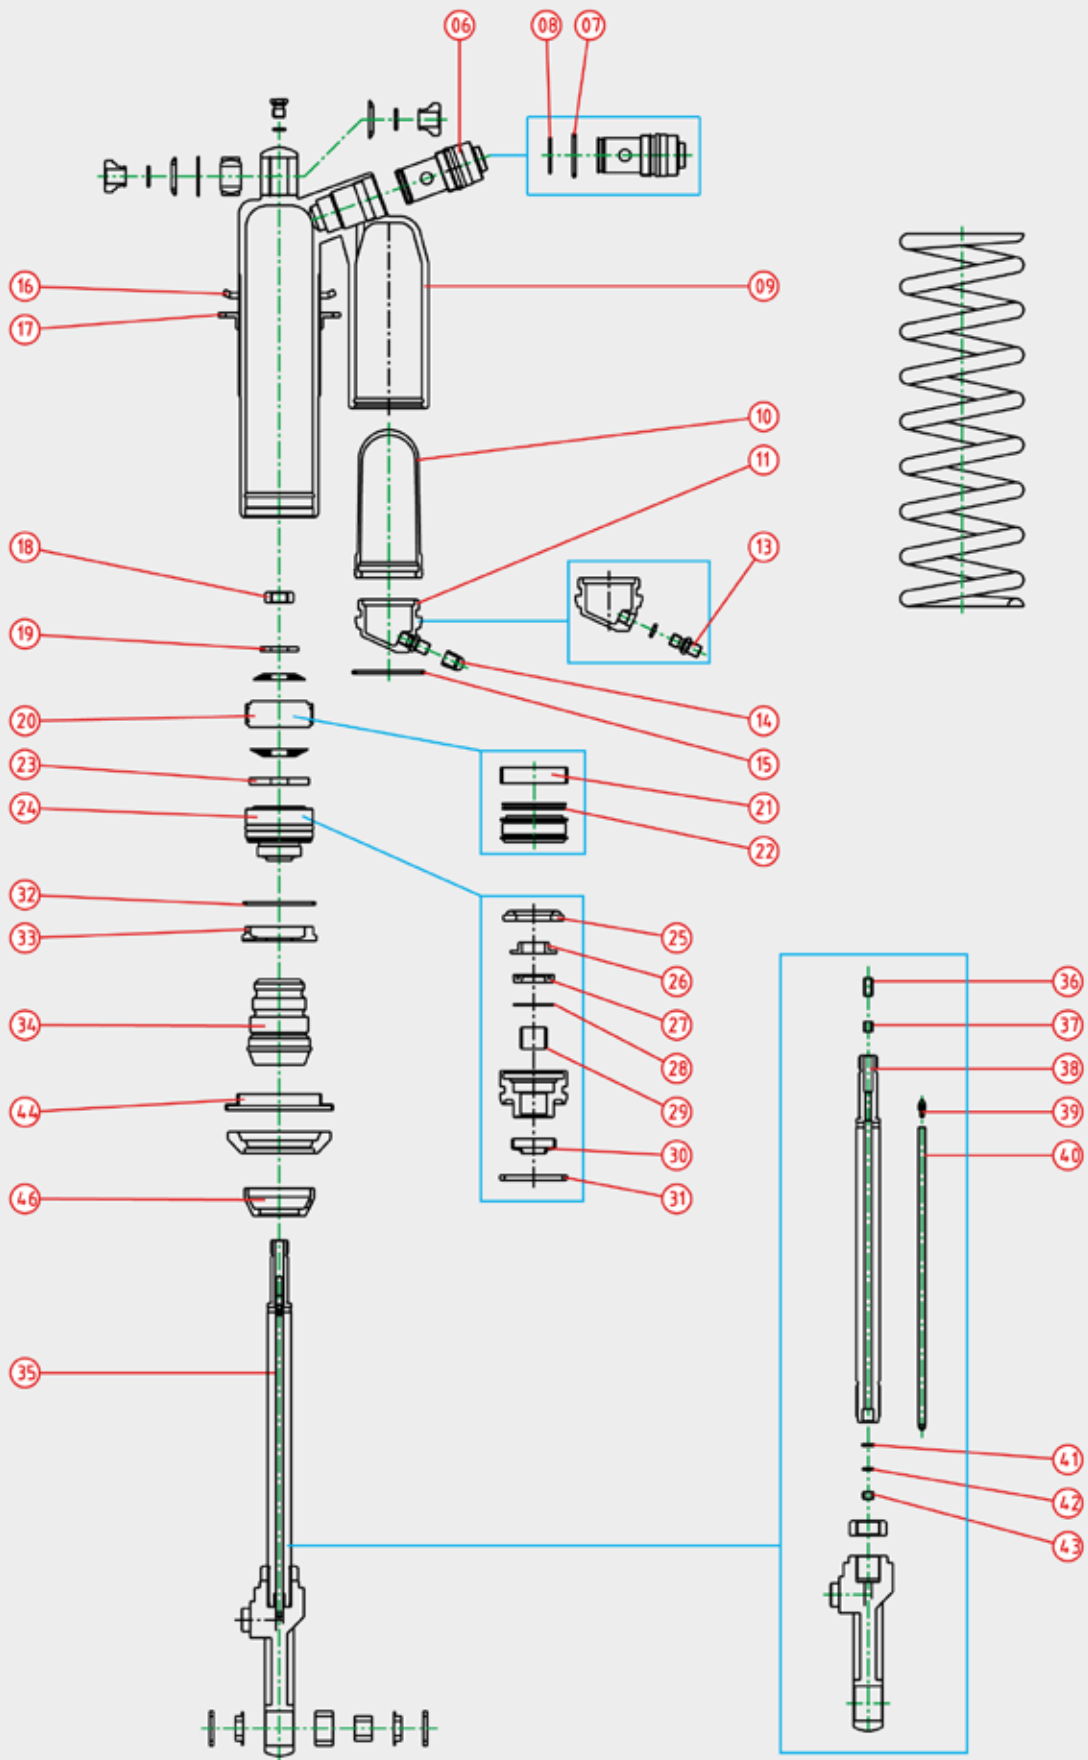

Quad Service Parts

Nr.	Description	Page
10	bladder	152
20	piston complete	153
21	piston ring	154
22	piston o-ring	155
23	support washer piston rod	156
24	seal head complete	157
25	bump rubber seal head	158
26	washer seal head large / oil lock	158
27	oil seal	158
28	washer bearing small	159
29	bush	159
30	dust seal	160
31	o-ring seal head	161