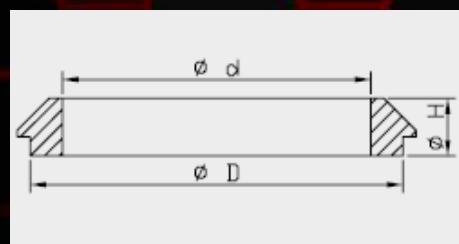

Oil Seal dimensions

Art. nr.	d	D	H
110024100202	41.0	54.0	13.0
110024300202	43.0	56.0	14.0
110024300302	43.0	56.0	14.0