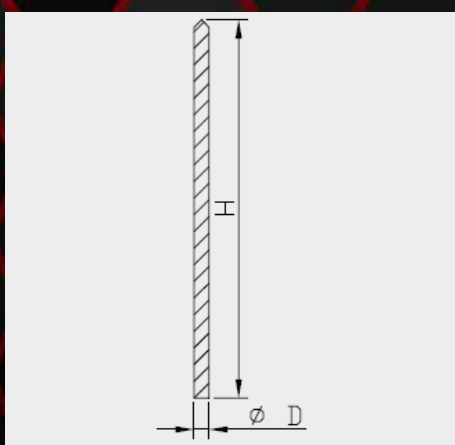

Piston Rod Inside, Alu Pipe dimensions

Art. nr.	D	H
120400000101	9.0	228.5
120400000201*	9.0	227.0
120400000301	4.5	207.0
120400000401*	4.5	210.0
120400000501*	4.5	200.0
120400000601	4.5	210.0
120400001001	5.0	217.0
120400001101	5.0	200.0

* as long as stock lasts