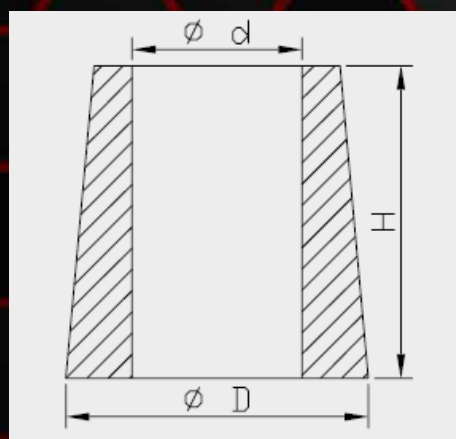

Bump Rubber dimensions			
Art. nr.	d	D	H
120341200101	12.5	34.0	40.0
120341200201	12.5	31.0	24.0
120341200301	12.5	28.0	34.0
120341209001	12.5	34.0	51.0
120341400101	14.0	38.0	55.0
120341400201	14.0	41.0	32.0
120341400301	14.0	40.0	21.0
120341400401	14.0	39.0	26.0
120341400501	14.0	35.0	31.0
120341400101	14.0	38.0	55.0
120341600101	16.0	34.0	59.0
120341600201	16.0	34.0	59.0
120341600501	16.0	47.0	74.0
120341600701	16.0	56.5	54.5
120341600801	16.0	34.0	59.0
120341800101	18.0	35.0	59.0
160011600201	WORKS	YZ BUMPER	16mm