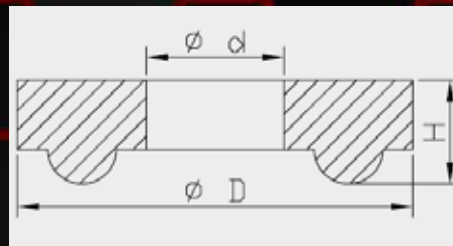

Bump Rubber Seal Head

25

Suzuki		
Model	Years	Art. nr.
GSXR1000	2002-2002	120250000201
	2003-2003	120250000301
	2005-2007	120250000301
HAYABUSA	2008-2008	120250000401

Kawasaki		
Model	Years	Art. nr.
ZX10	2005-2008	120250000501

Bump Rubber Seal Head dimensions

Art. nr.	d	D	H
120250000201	24.0	41.0	7.0
120250000301	24.0	41.0	7.5
120250000401	24.0	37.0	7.0
120250000501	18.0	26.5	30.0

Washer Seal Head Large / Oil Lock

26

Kawasaki		
Model	Years	Art. nr.
ZX10	2005-2008	120260000101

Suzuki		
Model	Years	Art. nr.
GSXR1000	2002-2003	120260000201
	2005-2007	120260000201